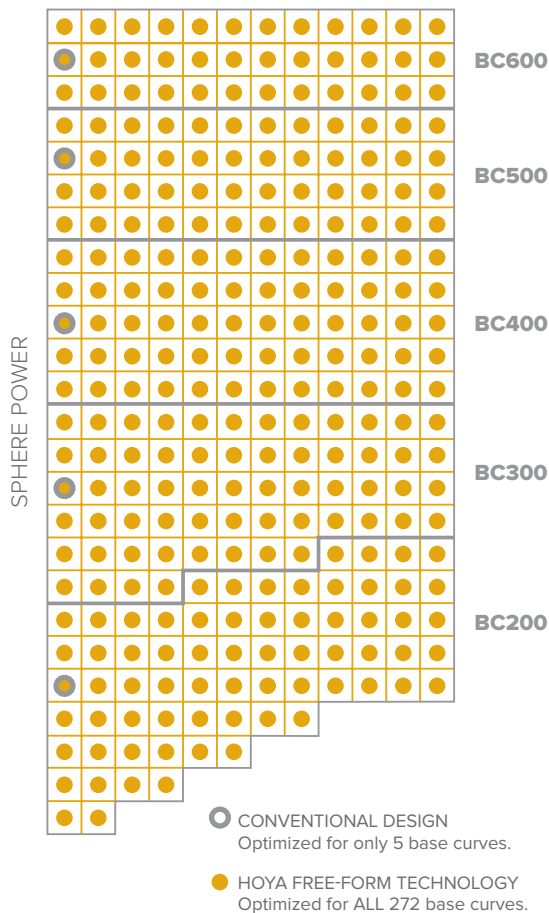

Lens design should begin with the human eye as the starting place for all lens evaluation and development. Traditional lens designs are based on theoretical optical design, with little consideration for all of the elements related to actual vision. The HOYA Free-Form design approach takes into account physiological functions like eyeball rotation in the overall design calculation.

With traditional, mass-produced lenses, the design is optimized for one “target” power per base curve. Prescriptions outside of this “target” experience a lessening of visual acuity and performance. With SingleVision iQ and StraightTop 28 iQ, HOYA Free-Form technology:

- Aspheric and atoric curves are applied to the back side of the lens design to heighten the optical performance.
- All prescriptions are optimized within each base curve.
- Lenses are uniquely designed according to the ordered prescription.

**TARGET PRESCRIPTION POWER:**  
Optimized for all prescriptions within each base curve

MINUS CYLINDER POWER