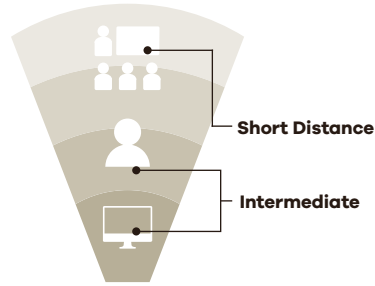

Computer and Work Lenses

Short Distance / Intermediate

iD SPACE

iD Space™

The ideal lens for performing activities where the focus is beyond the distance of a computer screen. This design is ideal for people who are more mobile in their office environment.

Short Distance / Intermediate / Near

iD SCREEN

iD Screen™

Best choice for professions requiring maximum clarity at an intermediate distance, like those working in office environments. This design is ideal for anyone working on dual monitors.