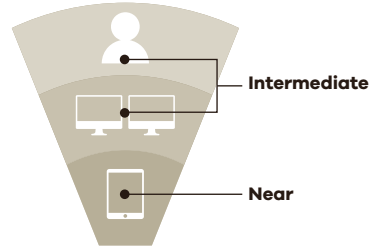

Computer and Work Lenses

Short Distance / Intermediate

iD SPACE

iD Space™

The ideal lens for performing activities where the focus is beyond the distance of a computer screen. This design is ideal for people who are more mobile in their office environment.

Short Distance / Intermediate / Near

iD SCREEN

iD Screen™

Best choice for professions requiring maximum clarity at an intermediate distance, like those working in office environments. This design is ideal for anyone working on dual monitors.

Intermediate / Near

iD ZOOM

iD Zoom™

Perfect for laptop and hobbies requiring high levels of concentration and sharp vision at close range. Providing the widest possible near area and offering clarity at a shortened distance.